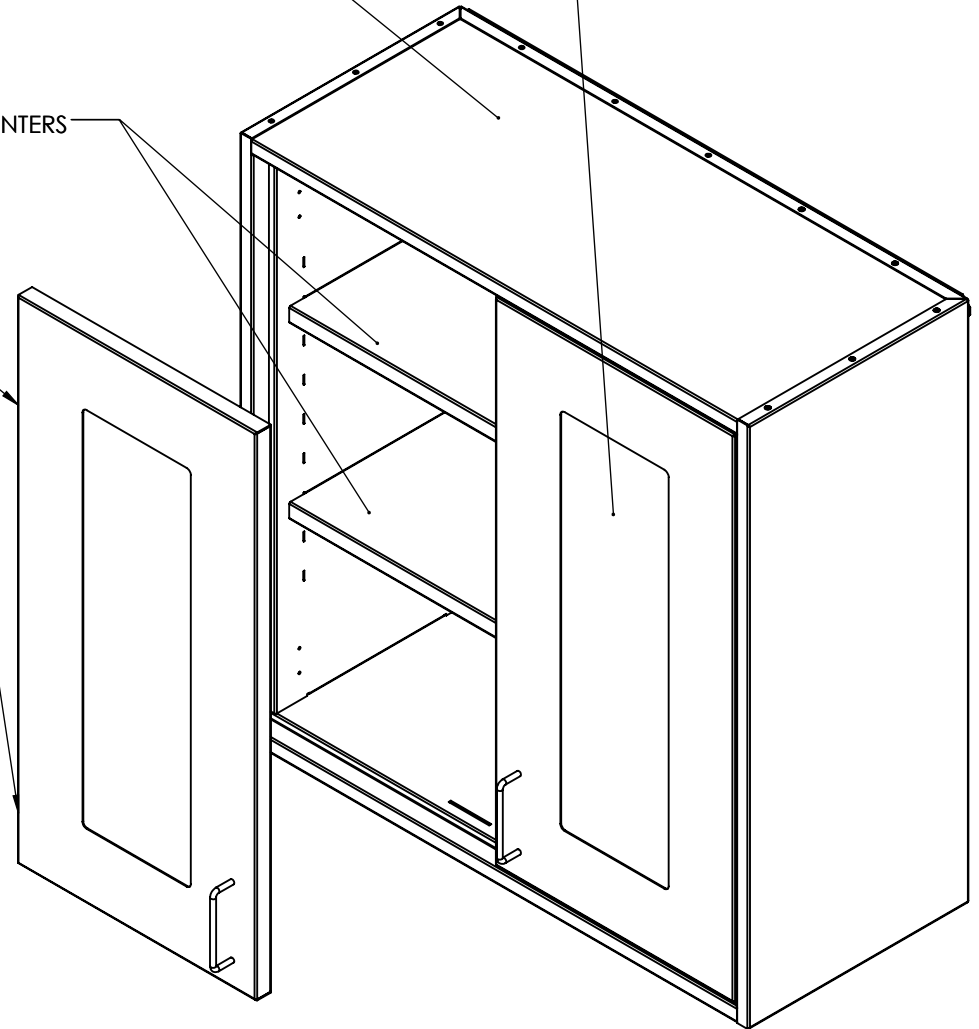

WELDMENT
SHELVES
DOOR OUTER
DOOR INNER
SHELF CLIPS

18ga.
18ga.
18ga.
20ga.
18ga SS

18GA CONSTRUCTION
FOR STRENGTH

ACRYLIC DOOR INSERTS

2 SHELVES
ADJUSTABLE ON 1 INCH CENTERS

SOFT CLOSE
THREE WAY ADJUSTABILITY
RECESSED NO SHOW HINGES

ONEPOINTE SOLUTIONS
DRAWING DATE: 11/13/2017
DRAWN BY: JJONES

WALL CASE GLASS DOORS SPEC
WALL CABINET GLASS DOORS
REV.: A-05

SHEET 1 OF 1