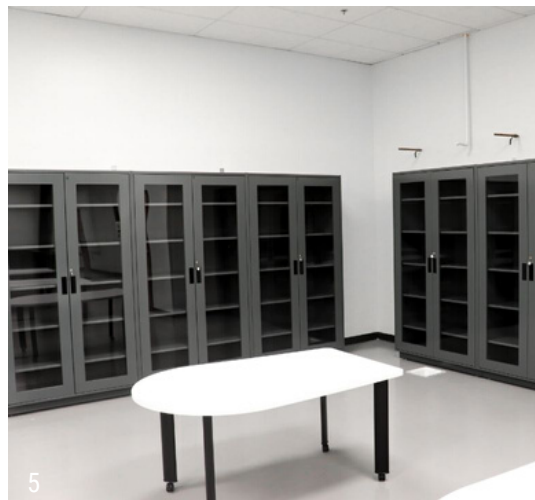

TALL CASEWORK

PRODUCT INFO

(866) 612-7312

INFO@ONEPOINTESOLUTIONS.COM

 ONEPOINTE SOLUTIONS

Tall Casework

Our tall casework is great for virtually any setting including: classrooms, food labs, industrial testing facilities, dental labs, and office spaces.

Tall casework features ideal, additional storage in your laboratory or work setting. We can manufacture tall casework from a variety of materials: PLAM, wood, stainless steel or metal to fit the needs of your environment.

Like all of our products, you can customize the look and design of mobile casework. All dimensions, door and drawers configurations, colors, finishes, accessories, and handle options can be changed.

Gallery